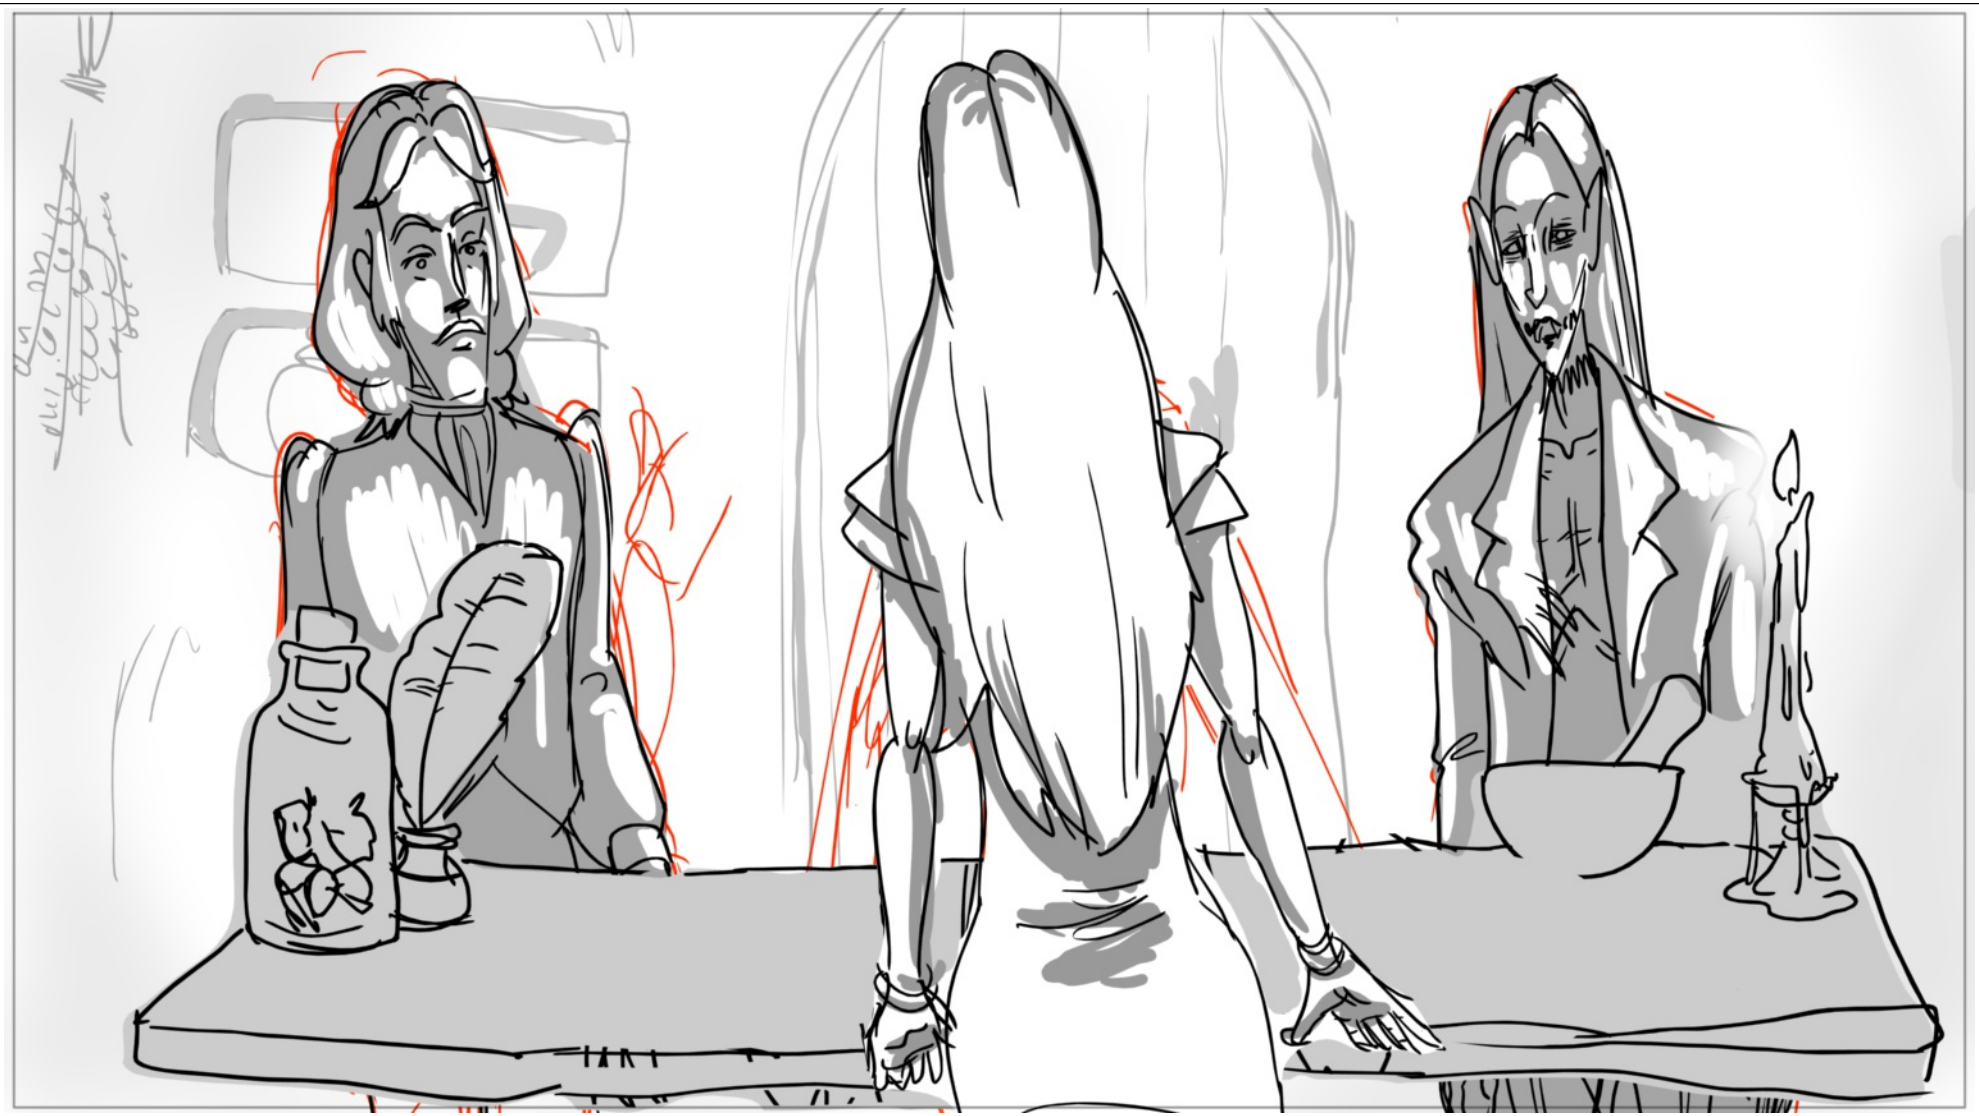

Scene	Shot	Panel	Duration
1_A_1¹A_0_A_0	15	19	02:00

GILLES: I need your help.