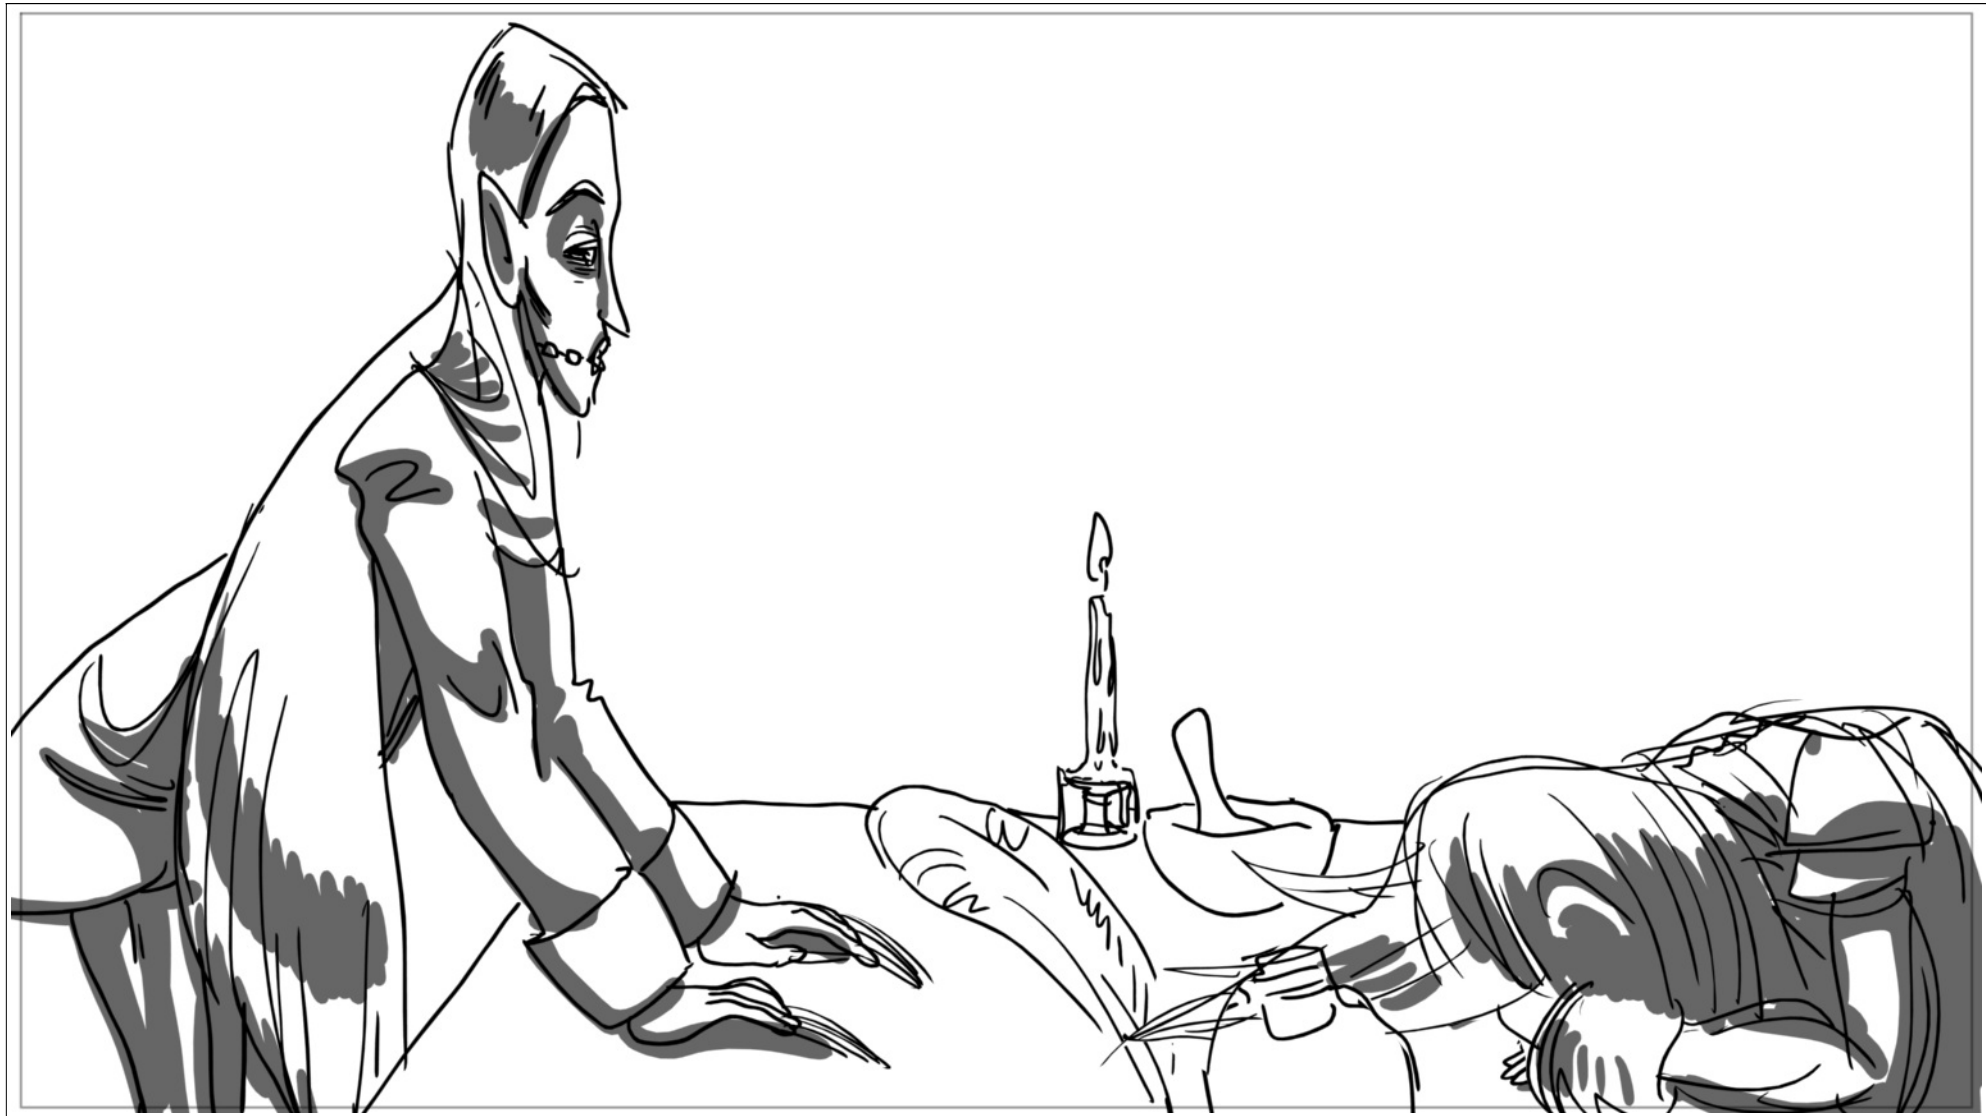

Scene	Shot	Panel	Duration
1	13	15	03:00

[humming]