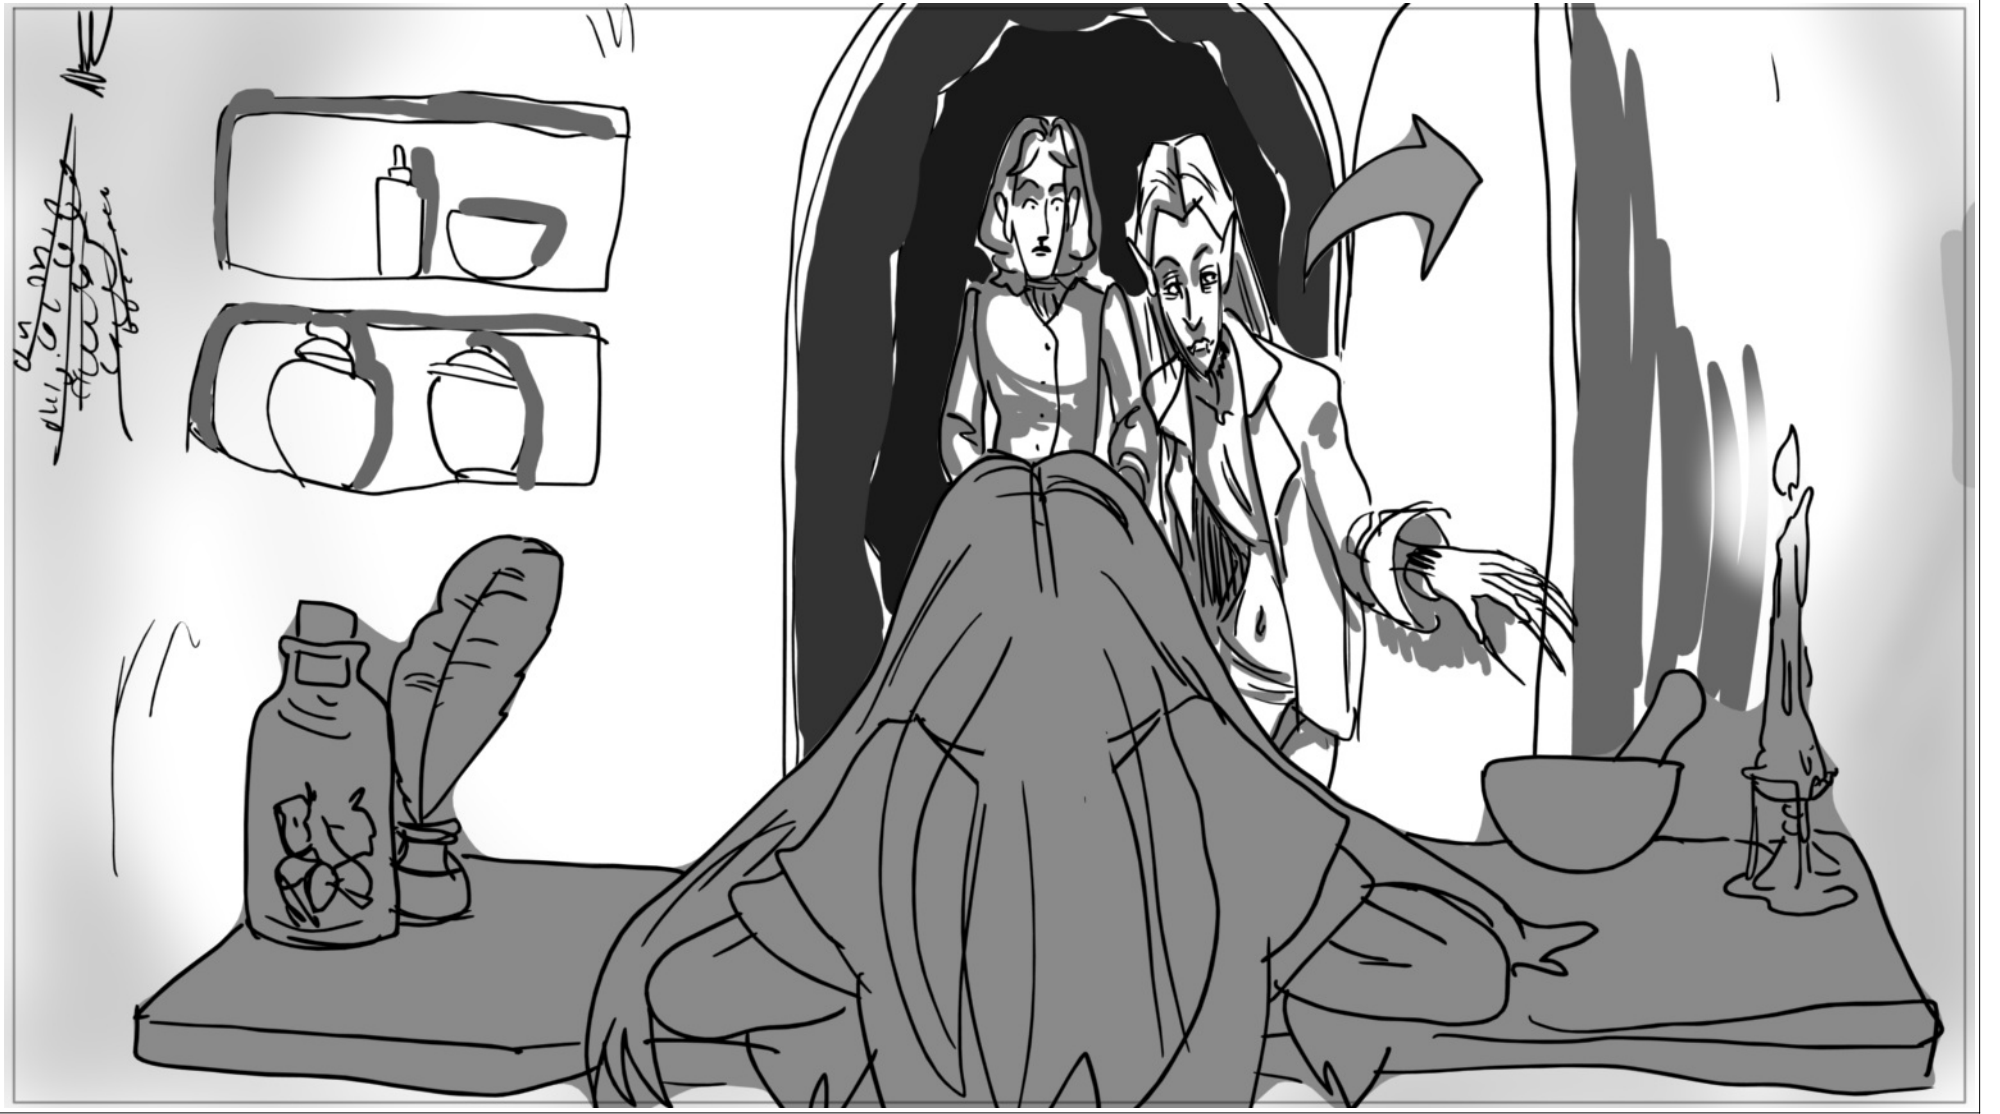

Scene	Shot	Panel	Duration
1	10	12	03:00

[ominous humming continues]