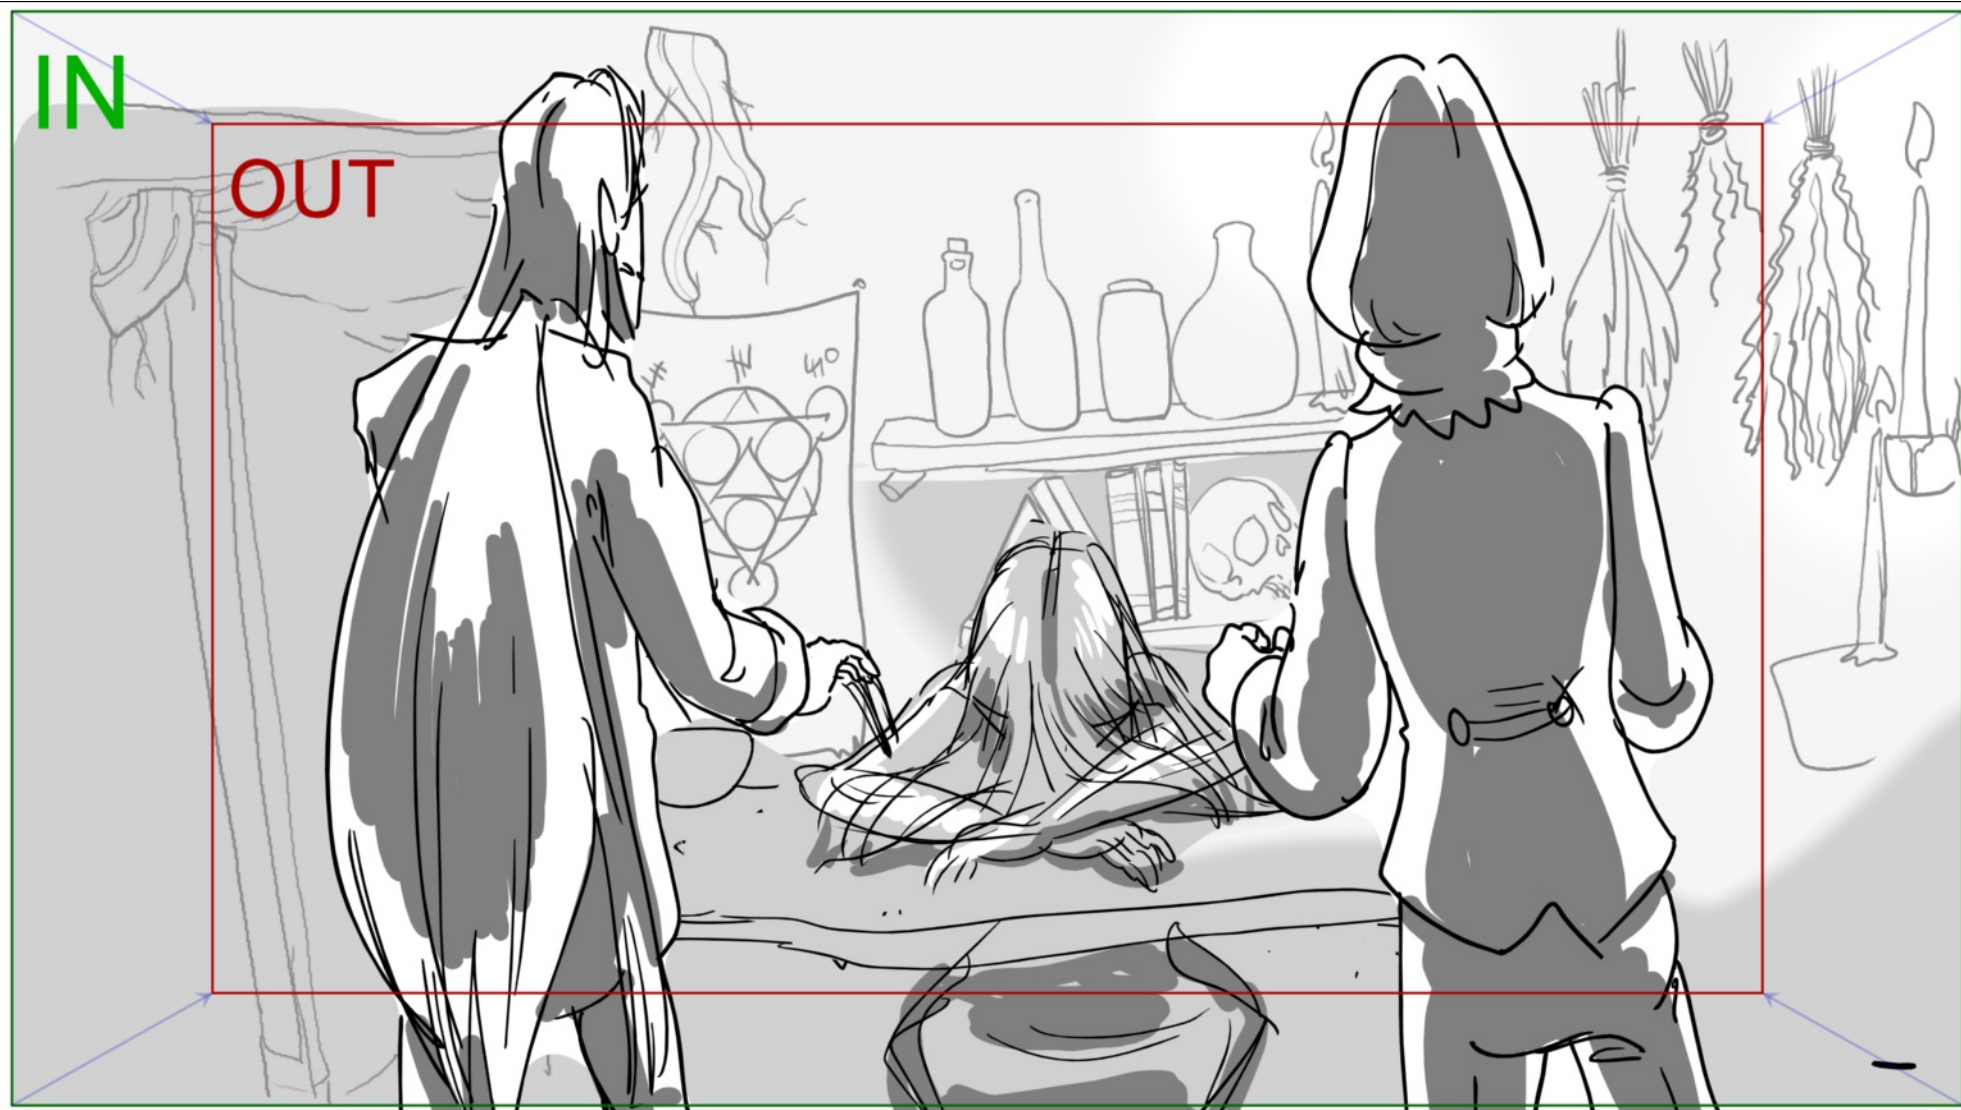

Scene	Shot	Panel	Duration
1	11	13	02:00

[ominous humming]