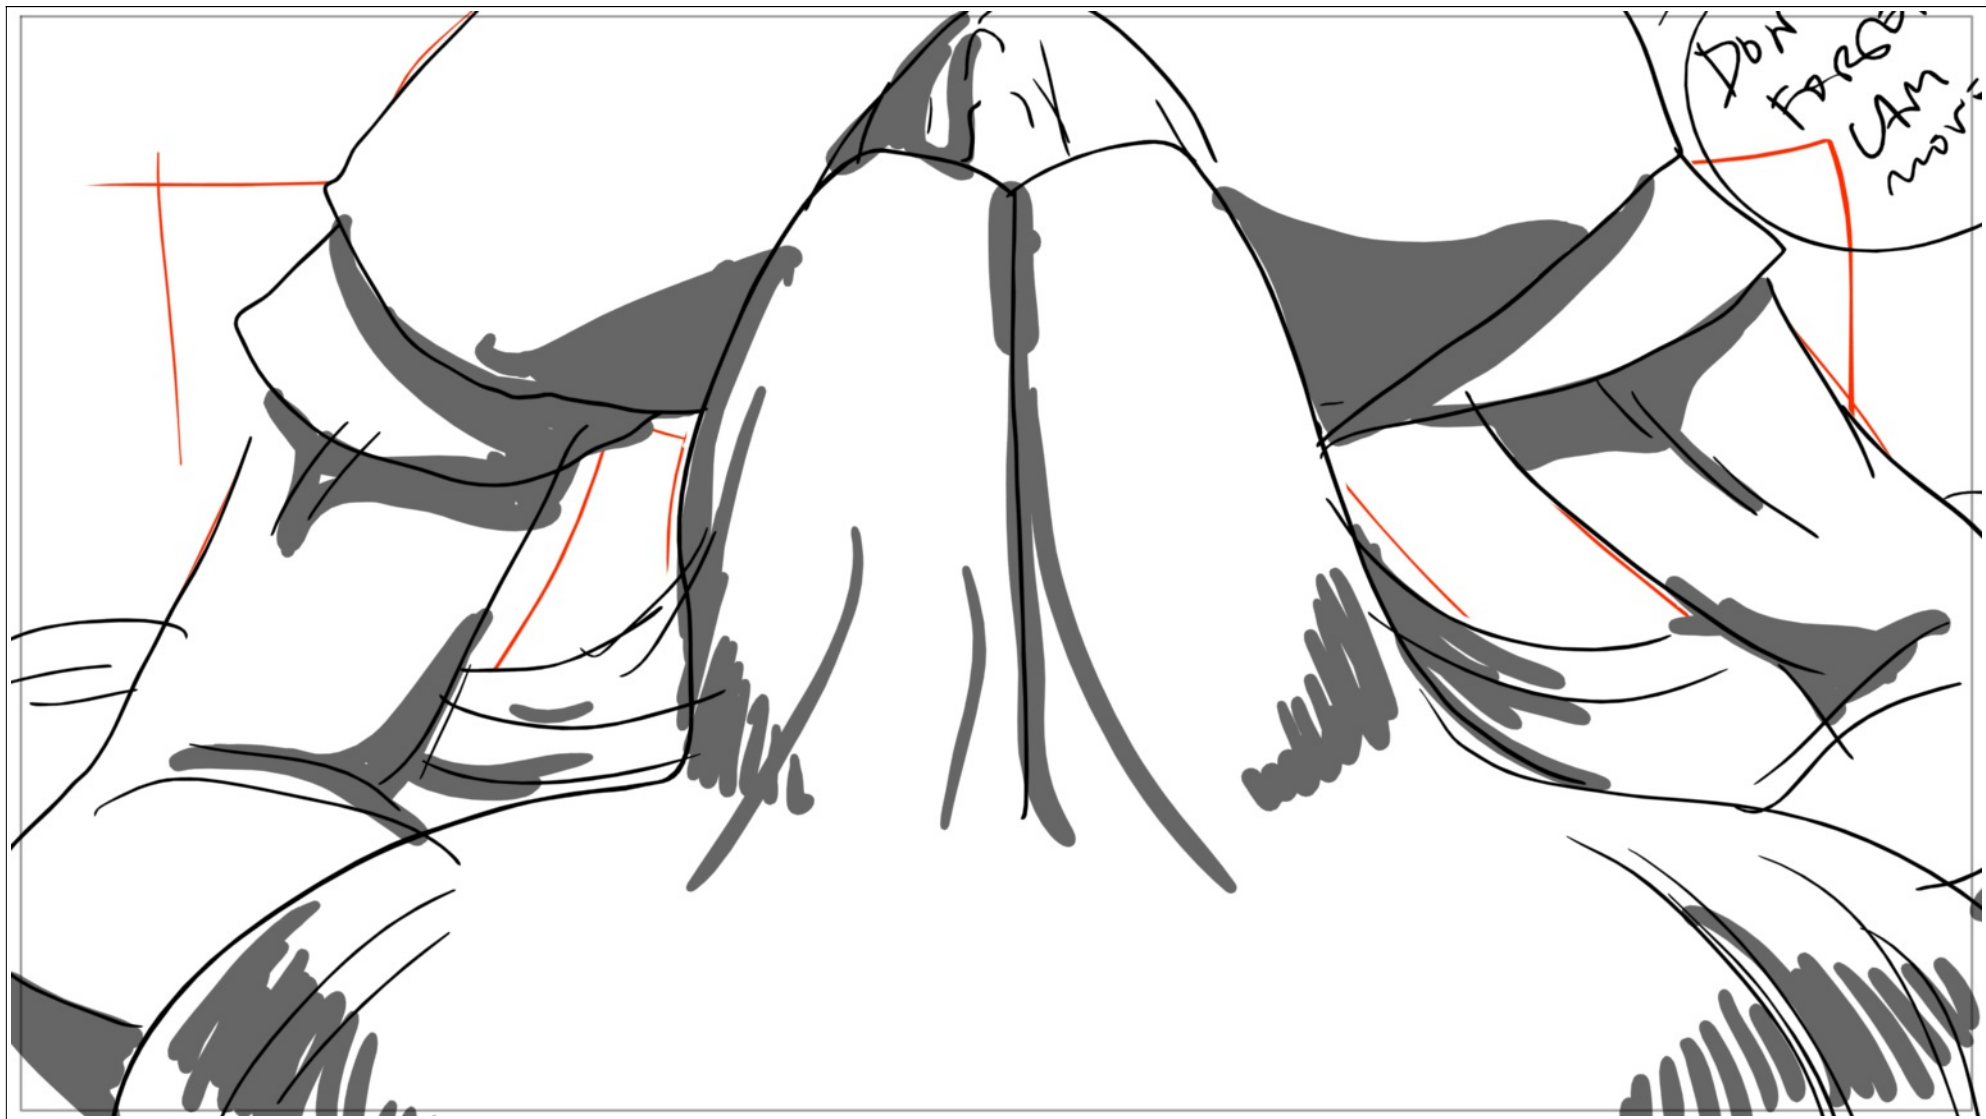

Scene	Shot	Panel	Duration
1	12	14	02:00

[humming]